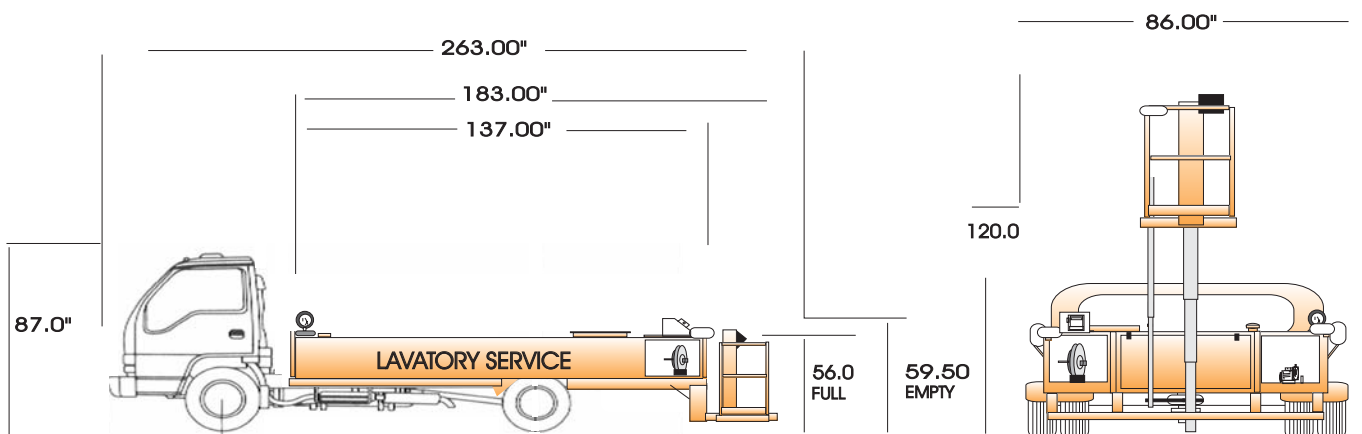

TL600PL Lavatory Service Truck w/Platform Lift Specifications

Tanks:

- * Waste tank 360 gallons
- * Flush tank 240 gallons
- * Tanks baffled in both directions
- * All tank materials are stainless steel
- * All fittings are stainless steel
- * 4" Ball dump valve
- * Fill gauge flush tank
- * Clean out hinged inspection cover
- * Waste hose stowage tray w/stowage nipple
- * Insect protection, vented tanks
- * 1 1/4" Flush tank drain valve

Tank Platform:

- * Heavy gauge 2" x 3" stainless steel tube frame
- * Stainless steel bottom & sides
- * 1/2" Exterior grade plywood tank cushion
- * Rear step bumper of galvanized steel gripstrut
- * Removable stainless steel panels
- * Access doors w/bolt on stainless steel hinges
- * Aluminum tread plate top deck
- * Aluminum rear splash guards
- * Rubber rear top bumpers

Aircraft Services:

- * Electrically actuated engine driven clutch to provide power for hydraulic system
- * Bronze direct drive water pump
- * Stainless steel hydraulic tank w/filter
- * Pumps 20GPM @ 40 PSI
- * 1" Quick coupling
- * 25' Reinforced PVC hose
- * Spring rewind hose reel
- * 4" Straight locking coupling
- * Automatic flush hose drain back
- * 60 Micron filter
- * Rear service spot light
- * Resetable meter
- * 12' 4" Reinforced waste hose
- * Rear indicator flag
- * Interlock for pumping in park
- * Waste inlet swivel

Shipping Dimensions:

Isuzu: 87" H X 263" L X 86" W
7500 Lbs.

Specification Subject to Change Due to Product Improvement

Phoenix Metal Products, Inc. 3000 Industrial Avenue #3-Fort Pierce, FL 34946

Phone: 772-595-6386 Fax: 772-595-6389